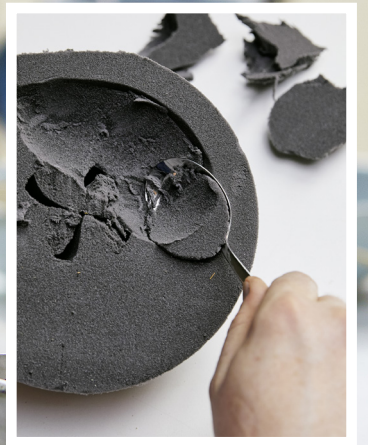

OASIS®
BLACK Table
Deco Mini

RAN AN DEN
GRILL !

RAN AN DEN
GRILL !

BARBECUE
TIME

TAGGIES
by BLOOM'S

OASIS®
BLACK IDEAL
Maxlife Brick

SINCERE THANKS

OASIS®
BLACK IDEAL
Sphere